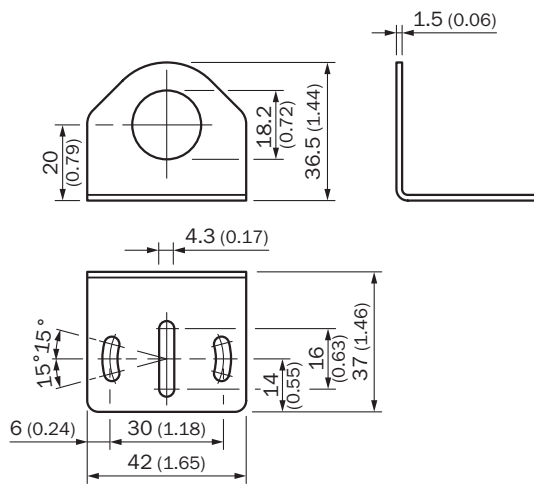

## Detailed technical data

### Technical specifications

<b>Accessory group</b>	Mounting brackets and plates
<b>Accessory family</b>	Mounting brackets
<b>Suitable for</b>	GR18, V180-2, V18, W15, Z1, Z2
<b>Material</b>	Steel, zinc coated
<b>Items supplied</b>	Without mounting hardware
<b>Description</b>	Mounting bracket for M18 sensors
<b>Specialty</b>	Angled

Dimensional drawing (Dimensions in mm (inch))