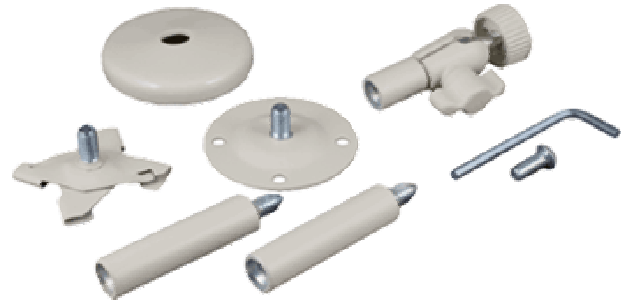

Vises, Work Holding Tools

PanaPress. Mini Arbor Press

Mobile Electronics Mounts

InDash Custom Dash Mounts

iPod-iPhone Holders-Mounts

Smartphone Accessories

Smartphone Screen Protectors

CCTV, Security Camera Mounts

Audio/Video Mounts

**Model: 845-246W Deluxe Micro Mount (Cream)**

- Modular system: Base, Shaft and Head screw together
- Two aluminum shafts [0.5" (12.7mm) diameter] will make a 2" (50.8mm), 4" (101.6mm) or 6" (152.4mm) long mount. 1/4-20 stud with lockring
- Fully adjustable at the camera (190° Tilt, 360° Turn & 360° Rotation)
- Knob and tamper-resistant set-screw adjusting options included. Matching vinyl cover adds a finished look!
- Includes 2" (50.8 mm) round Base with four 0.188" (4.8mm) holes on 1.6" (40.6mm) bolt circle for solid surface mounting, and a T-Bar Clip for drop ceiling rails